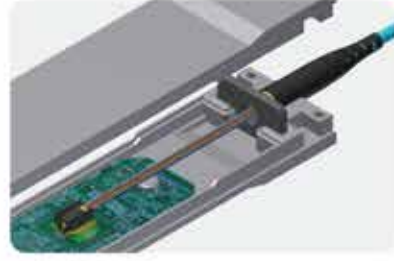

40 or 100 Gb/s AOC