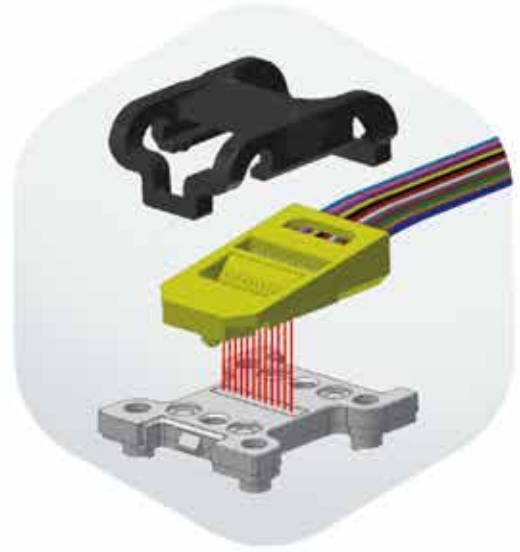

PRIZM LightTurn

Applications

- •Data center
- •Telecommunication
- •CATV
- •LAN & WAN
- •Network