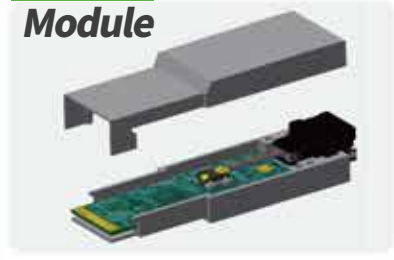

40 or 100 Gb/s Transceiver Module