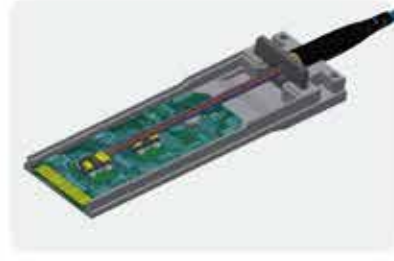

100 or 250 Gb/s AOC

Laser Cleaving

Regulatory and compliance standards

- •Conforms to Telcordia GR-1435
- •All parts comply w/ RoHS 2.0 / REACH